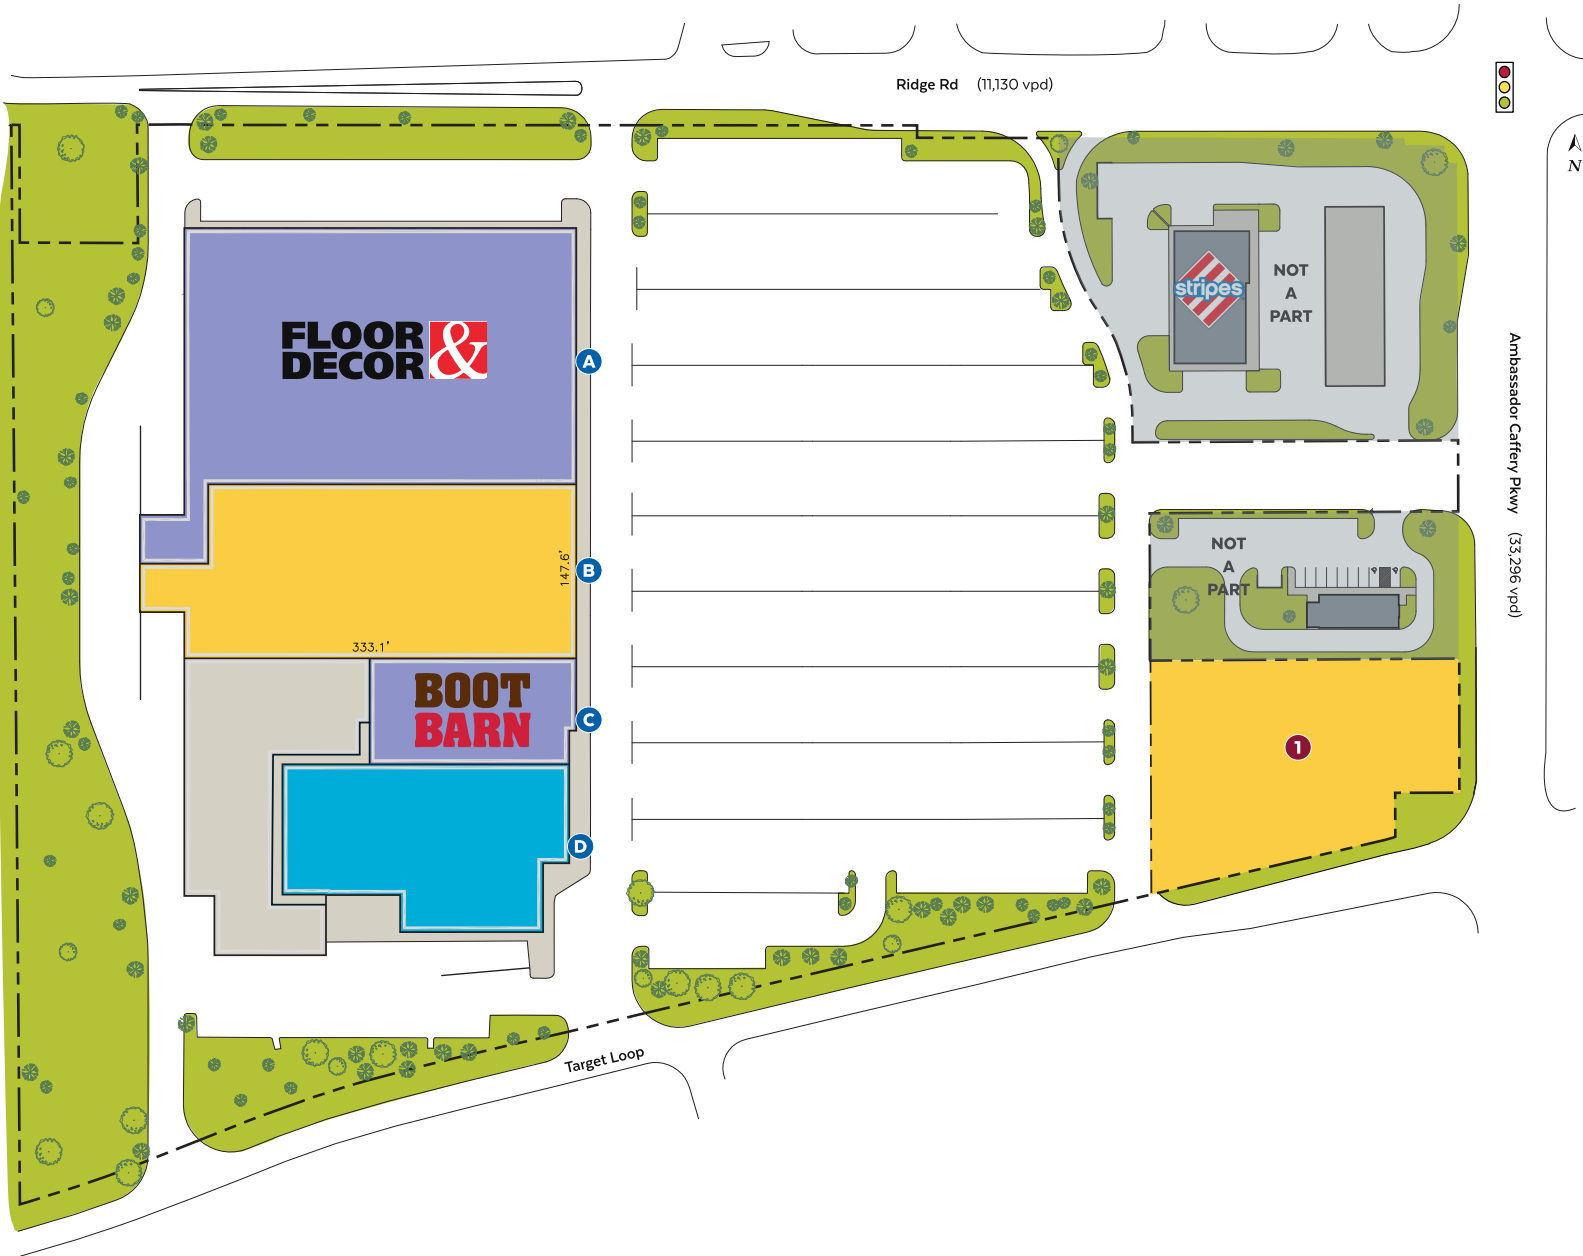

# ► AMBASSADOR WAY CENTER

SWC of Ambassador Caffery Pkwy @ Ridge Rd in Lafayette, Louisiana 70506

49,217 SF • 1.01-ACRE PAD SITE

## Tenant List

Tenant	Address	SF/Acres
A  Floor & Decor	3310 Ambassador Caffery Pkwy	
B  AVAILABLE	3316 Ambassador Caffery Pkwy	49,217
C  Boot Barn	3320 Ambassador Caffery Pkwy	
D  Lease Pending	3324 Ambassador Caffery Pkwy	
1  AVAILABLE	Ambassador Caffery Pkwy	1.01 Acres