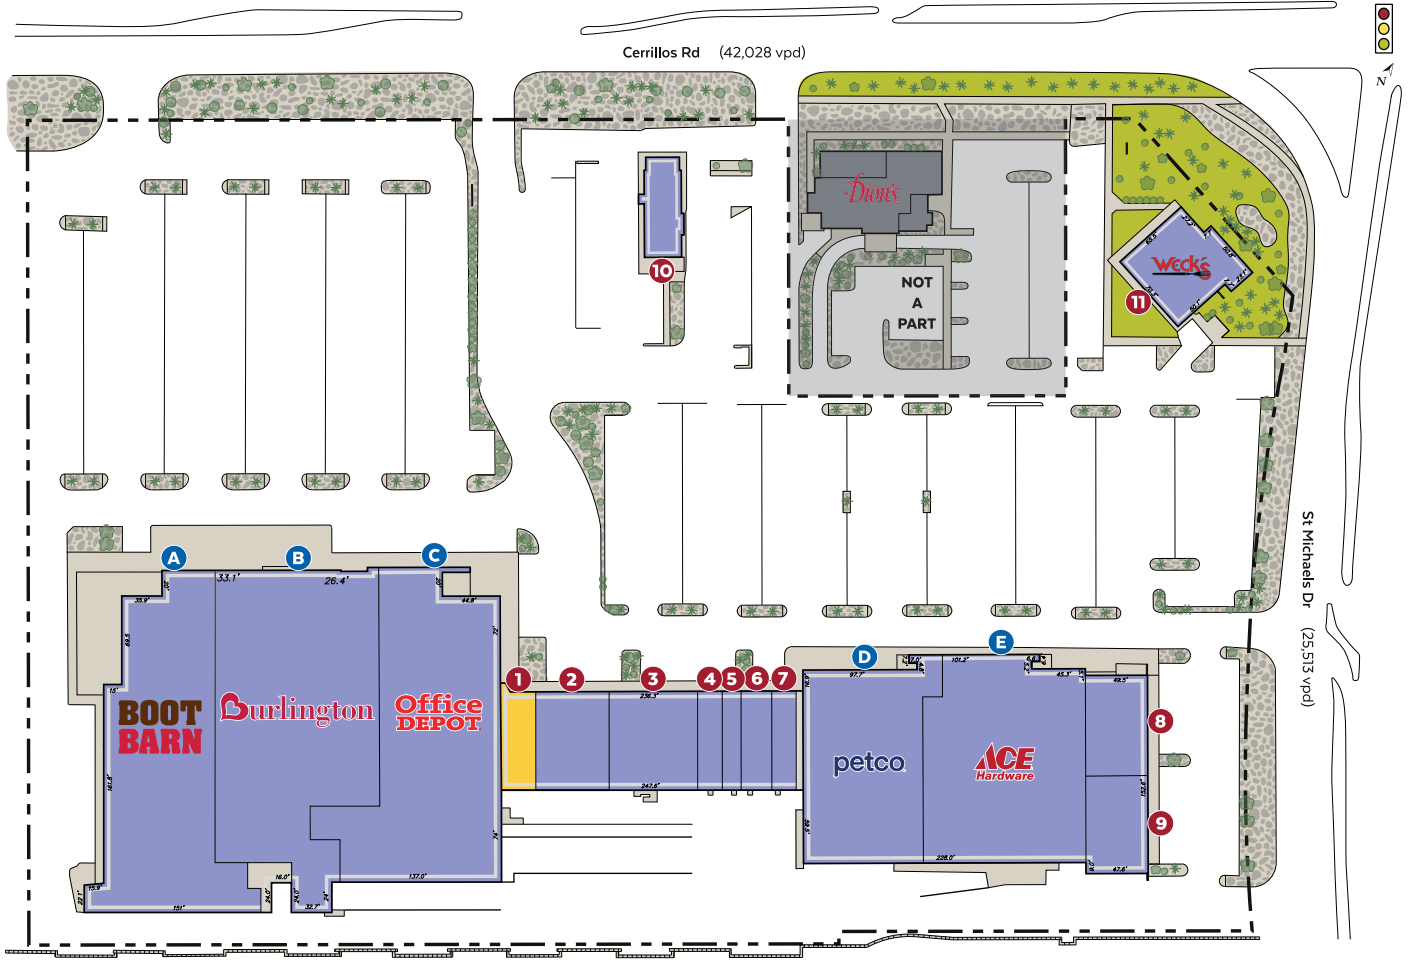

▶ COLLEGE PLAZA

2010 Cerrillos Rd in Santa Fe, New Mexico 87505

2,400 SF

Tenant List

Tenant	Address	SF/Acres
A Boot Barn	2010 Cerrillos Rd #21	
B Burlington	2010 Cerrillos Rd #20	
C Office Depot	2010 Cerrillos Rd #19	
D Petco	2010 Cerrillos Rd #18A	
E Ace Hardware	2010 Cerrillos Rd #18B	
1 AVAILABLE	2010 Cerrillos Rd #16	2,400
2 Cato Fashions	2010 Cerrillos Rd #14	
3 Jambo Café	2010 Cerrillos Rd #13	

Tenant List (continued)

Tenant	Address	SF/Acres
4 Sally Beauty Supply	2010 Cerrillos Rd #10	
5 Sunset Financial	2010 Cerrillos Rd #9	
6 GameStop	2010 Cerrillos Rd #8	
7 Hertz	2010 Cerrillos Rd #7	
8 Chase Bank	2010 Cerrillos Rd #6	
9 Mayweather Fitness	2010 Cerrillos Rd #4	
10 Baja Tacos	2018 Cerrillos Rd	
11 Wecks Restaurant	2000 Cerrillos Rd	