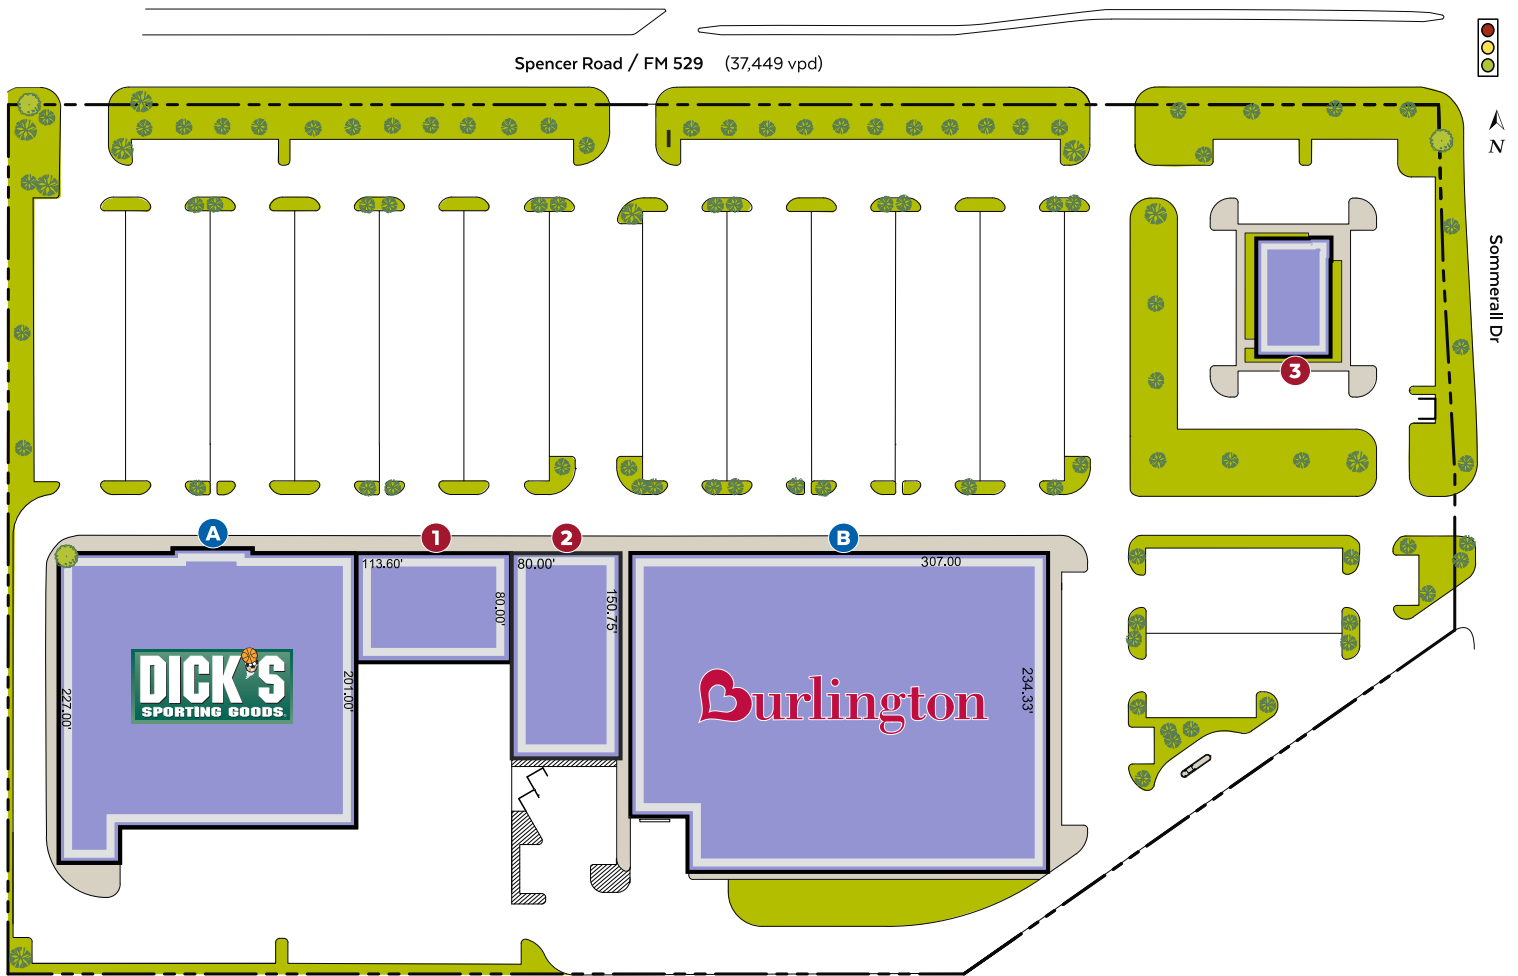

# ► COPPERFIELD MARKETPLACE

SW Corner of FM 529 (Spencer Rd) @ Sommerall Dr in Houston, Texas 77095

## FULLY LEASED CENTER

### Tenant List

Tenant	Address	SF/Acres
A  Dick's Sporting Goods	16343 FM 529	
B  Burlington	16311 FM 529	
1  M&M Apparel	FM 529	
2  Uptown Beauty Supply	16317A FM 529	
3  MedExpress	16307 FM 529	

Available    Lease Pending    Executed