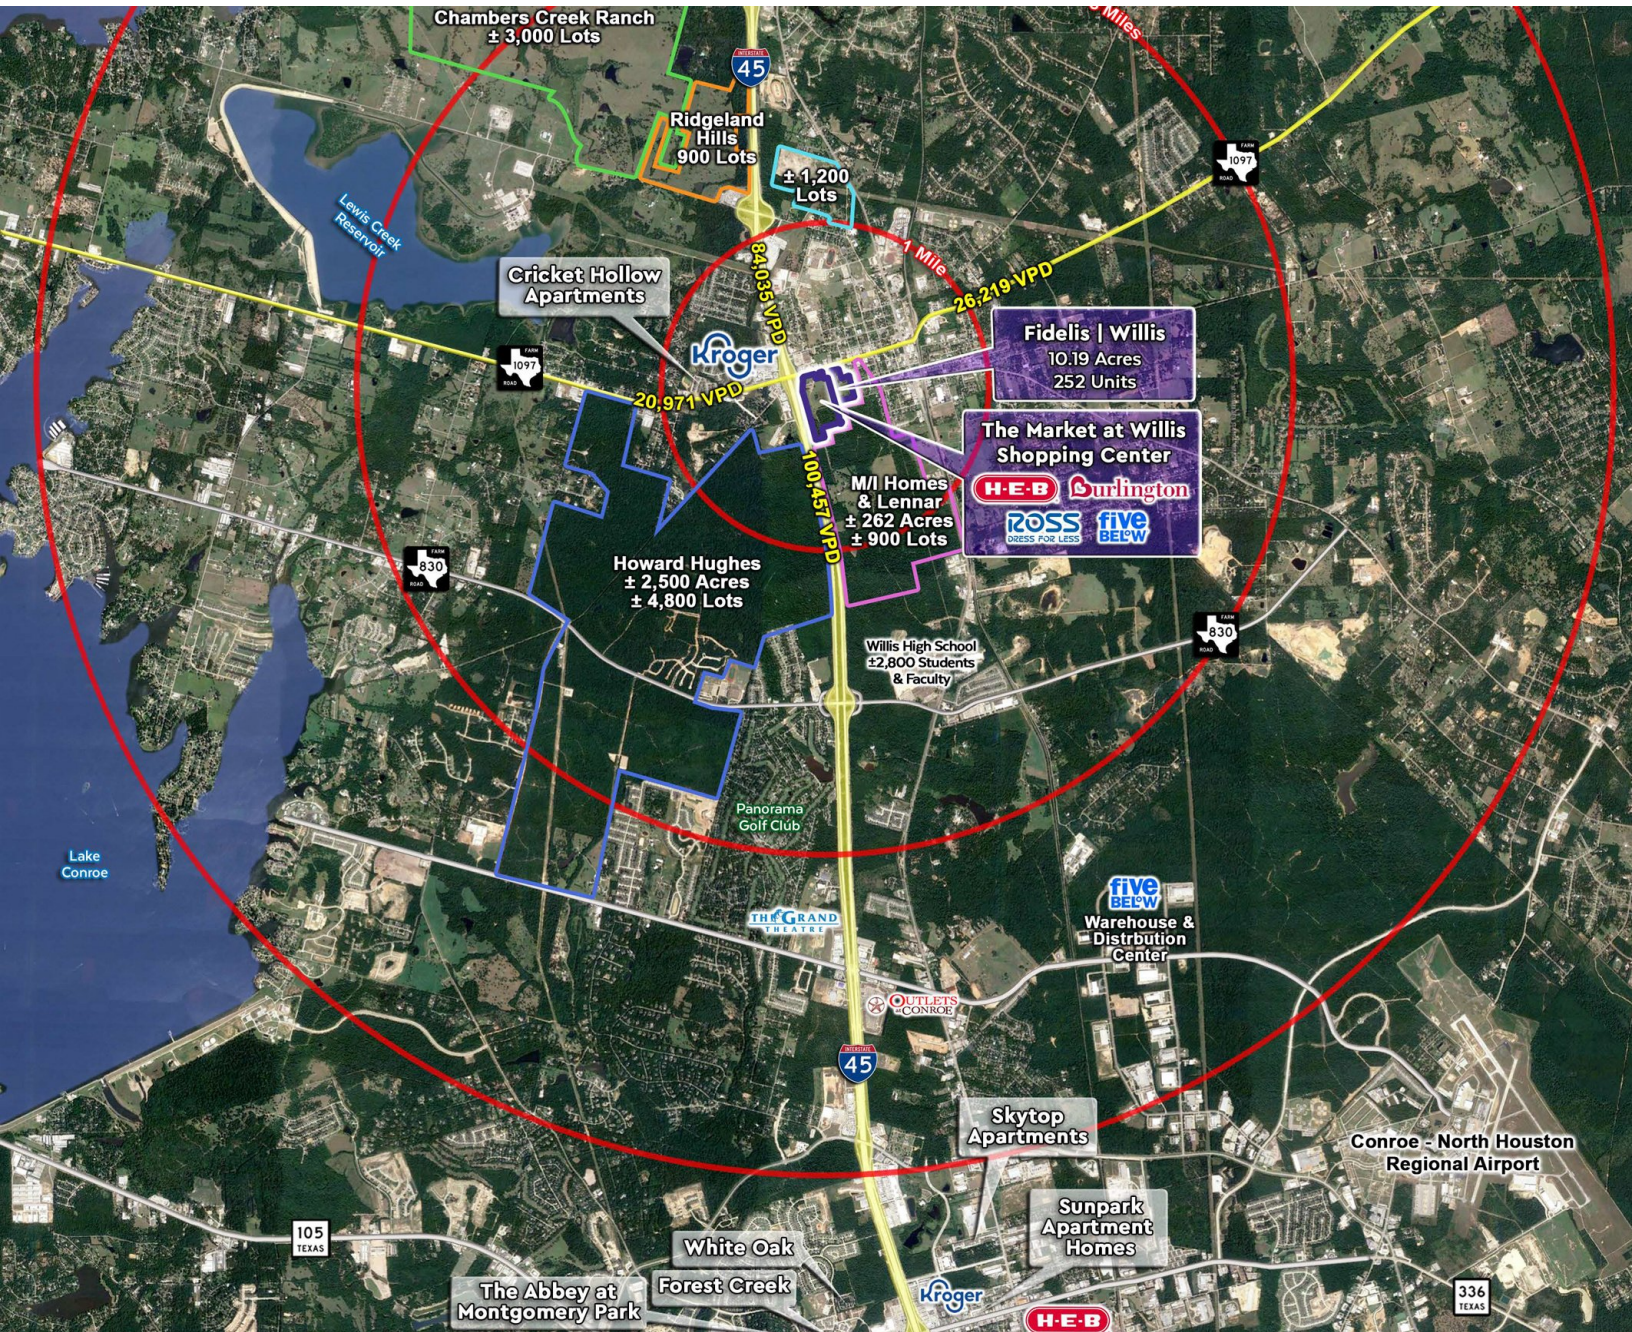

FIDELIS | WILLIS

I-45 @ W Montgomery St in Willis, Texas 77378

LOCATED ADJACENT TO THE MARKET AT WILLIS SHOPPING CENTER

	VEHICLES PER DAY
I-45 south of FM 1097	73,310
I-45 north of FM 1097	68,407
FM 1097 east of I-45	21,972
FM 1097 west of I-45	20,308

Lat/Lon: 30.4815/-95.4897

The Market at Willis Shopping Center

Trade
Area

Willis, TX 77378

Population

2023 Estimated Population	127,454
2028 Projected Population	146,354
2020 Census Population	117,004
2010 Census Population	90,157
Projected Annual Growth 2023 to 2028	3.0%
Historical Annual Growth 2010 to 2023	3.2%
2023 Median Age	41.0