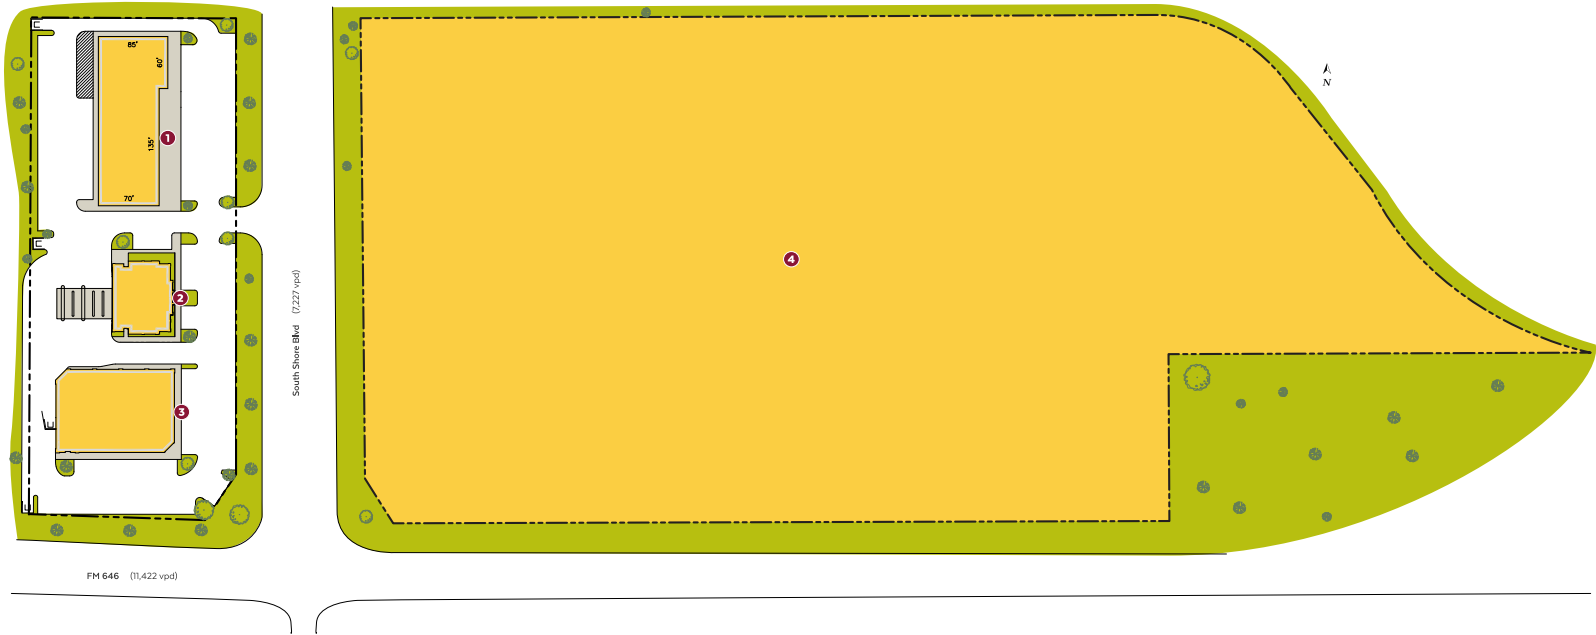

# ► FM 646 @ SOUTH SHORE BLVD

NW & NE Corner FM 646 @ South Shore Blvd in League City, Texas 77573

16.11 ACRES • 3.91 ACRES

## Tenant List

Tenant	Address	SF/Acres
1 <input type="checkbox"/> AVAILABLE	South Shore Blvd at FM 646	14,250
2 <input type="checkbox"/> AVAILABLE	South Shore Blvd at FM 646	5,373
3 <input type="checkbox"/> AVAILABLE	South Shore Blvd at FM 646	12,958
4 <input type="checkbox"/> AVAILABLE	South Shore Blvd at FM 646	16.11 Acres