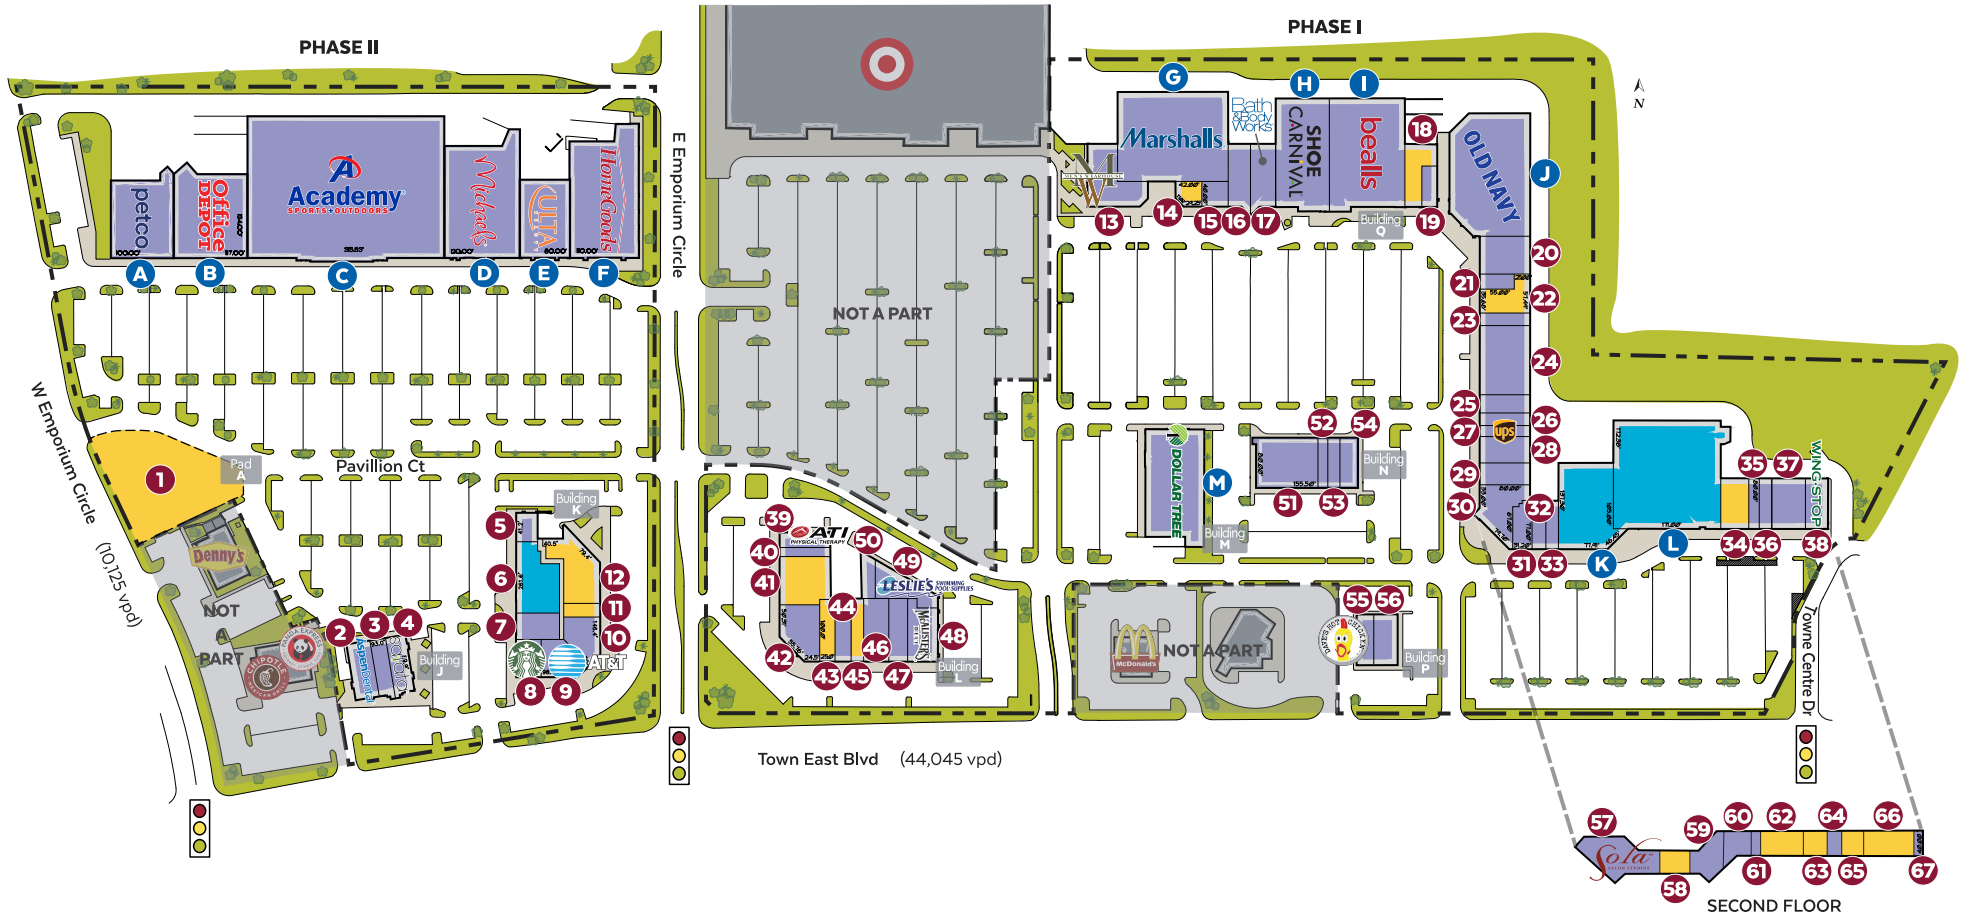

▶ MARKET EAST SHOPPING CENTER

NE Corner of Interstate 635 @ Town East Blvd in Mesquite, Texas 75150

END CAPS • INLINE SPACES • PAD SITE

■ AVAILABLE
■ LEASE PENDING
■ EXECUTED

Channing Fatjo

☎ 713-693-1460
✉ cfatjo@frpltd.com

WWW.FRPLTD.COM

Matt Brock

☎ 713-693-1406
✉ mbrock@frpltd.com