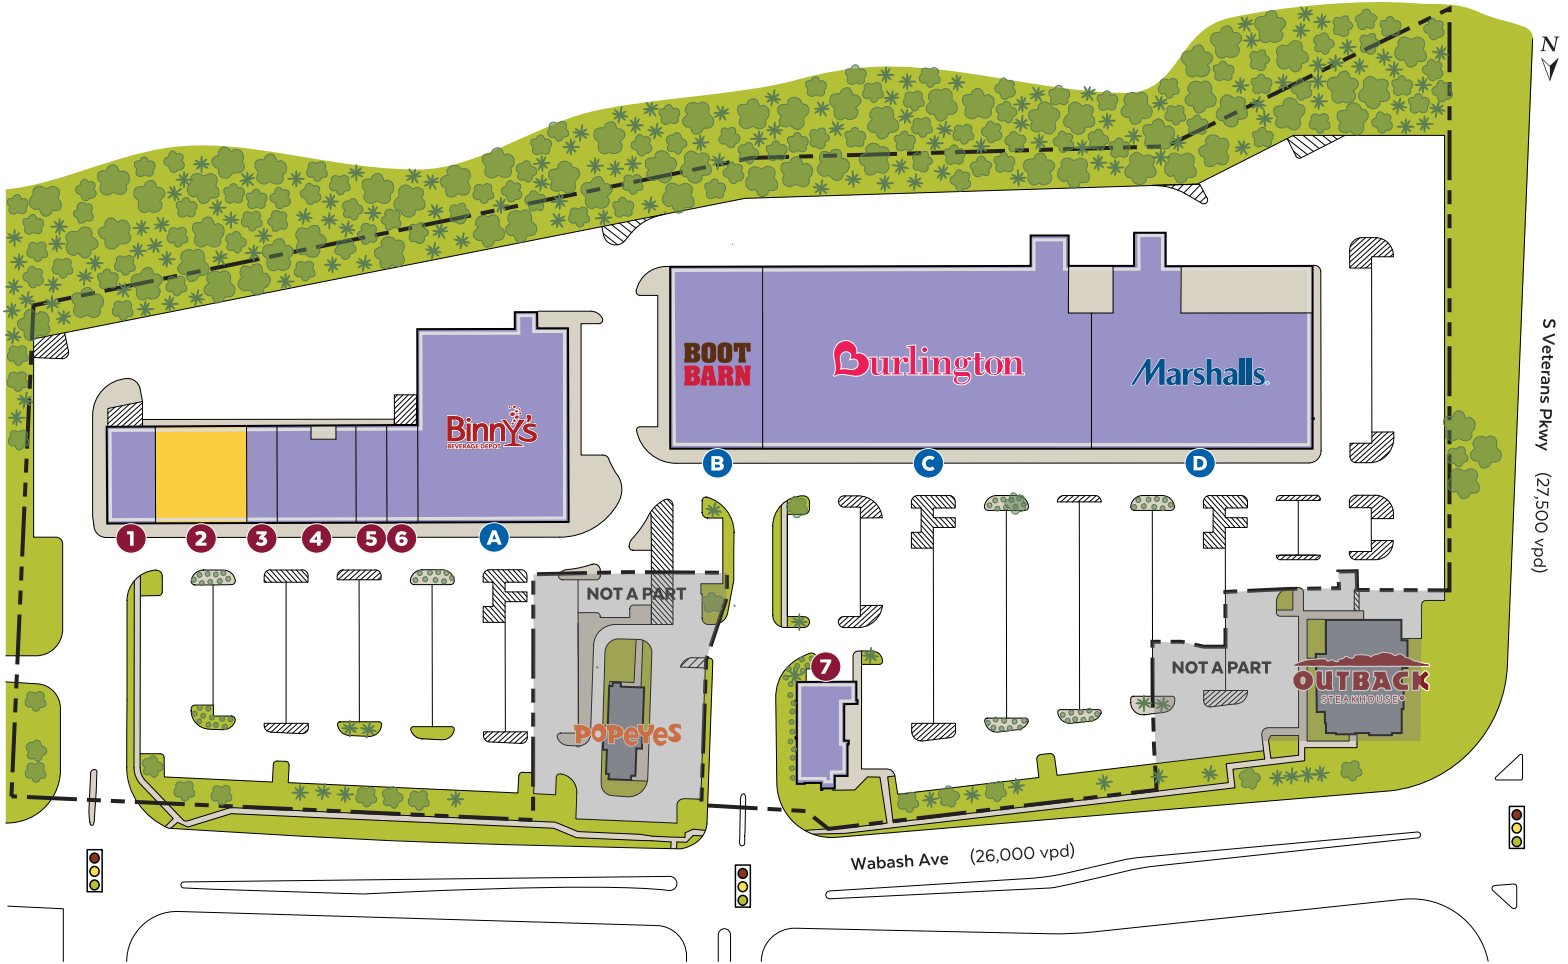

► SHERWOOD PLAZA

Wabash Avenue @ South Veterans Pkwy in Springfield, Illinois 62704

6,000 SF

Tenant List

Tenant	Address	SF/Acres
A Binny's Beverage Depot	2940 Wabash Ave	
B Boot Barn	2500 Wabash Ave #100	
C Burlington	2530 Wabash Ave	
D Marshalls	2560 Wabash Ave	
1 Orange Theory Fitness	2450 Wabash Ave	

Tenant List (continued)

Tenant	Address	SF/Acres
2 AVAILABLE	2460 Wabash Ave	6,000
3 Credit Union 1	2500 Wabash Ave	
4 Laguna Brava Mexican Restaurant	2466 Wabash Ave	
5 Nothing Bundt Cakes	2476 Wabash Ave	
6 Red Wing Shoes	2482 Wabash Ave	
7 CoreLife Eatery	2580 Wabash Ave	