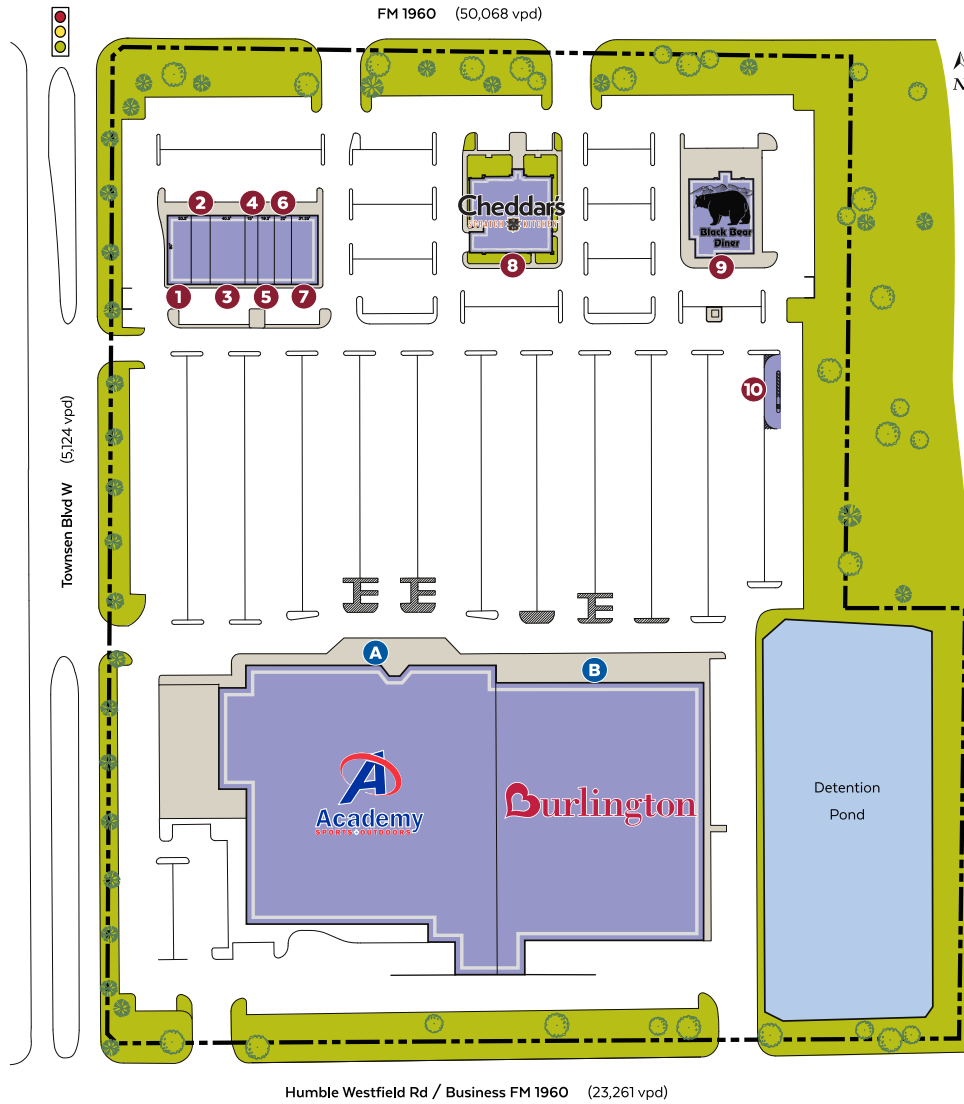

► TOWNSEN CROSSING

FM 1960 @ Townsen Blvd in Humble, Texas 77338

FULLY LEASED

Tenant List

Tenant	Address	SF/Acres
A Academy	9470 FM 1960	
B Burlington	9480 FM 1960	
1 Einstein Bros Bagels	9490 FM 1960 #900	
2 Nothing Bundt Cakes	9490 FM 1960 #800	
3 Element Dental	9490 FM 1960 #700	
4 The Joint	9490 FM 1960 #400	

Tenant List (continued)

Tenant	Address	SF/Acres
5 Jimmy Johns	9490 FM 1960 #300	
6 The UPS Store	9490 FM 1960 #200	
7 Freebirds	9490 FM 1960 #100	
8 Cheddar's	9500 FM 1960	
9 Black Bear Diner	9510 FM 1960	
10 Wells Fargo ATM	FM 1960	