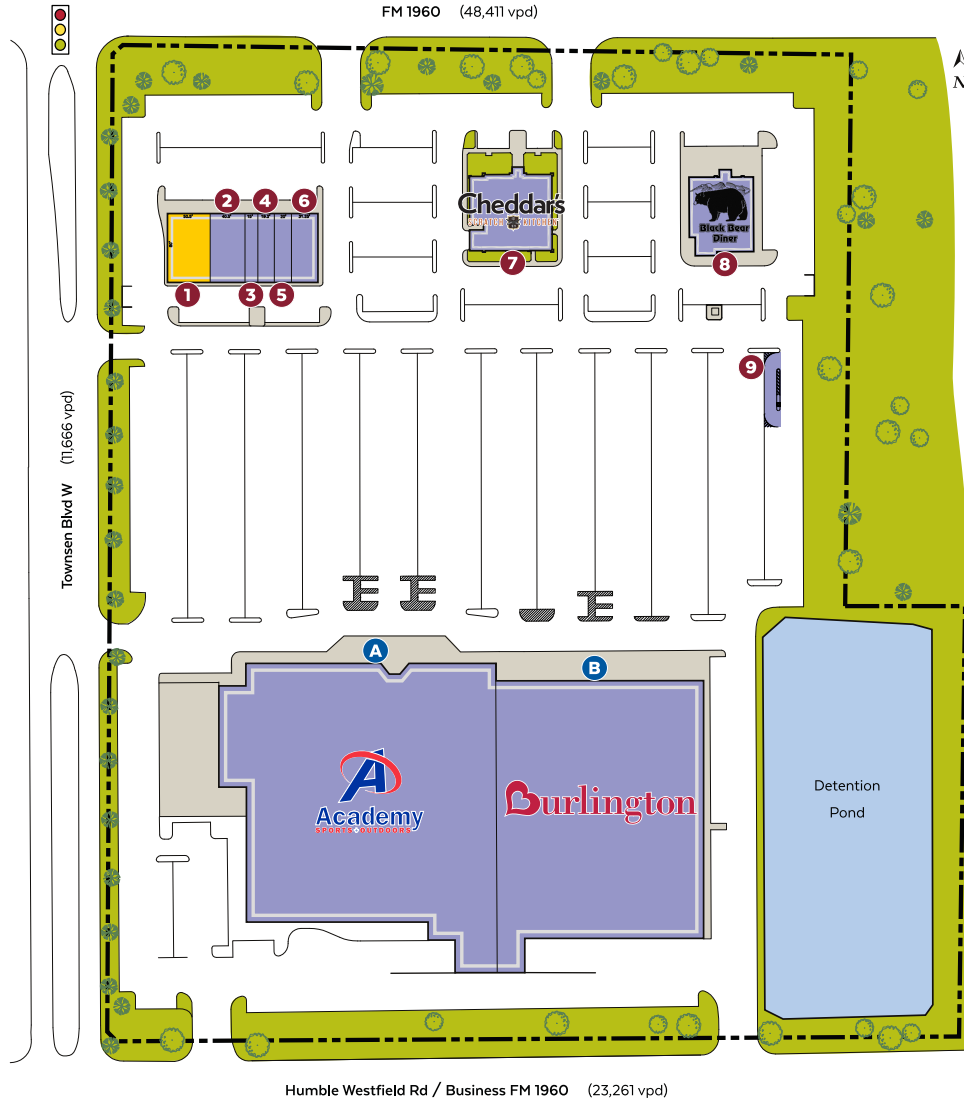

► TOWNSEN CROSSING

FM 1960 @ Townsen Blvd in Humble, Texas 77338

4,000 SF

Tenant List

Tenant	Address	SF/Acres
A Academy	9470 FM 1960	
B Burlington	9480 FM 1960	
1 AVAILABLE	9490 FM 1960 #800	4,000
2 Element Dental	9490 FM 1960 #700	
3 The Joint	9490 FM 1960 #400	

Tenant List (continued)

Tenant	Address	SF/Acres
4 Jimmy Johns	9490 FM 1960 #300	
5 The UPS Store	9490 FM 1960 #200	
6 Freebirds	9490 FM 1960 #100	
7 Cheddar's	9500 FM 1960	
8 Black Bear Diner	9510 FM 1960	
9 Wells Fargo ATM	FM 1960	