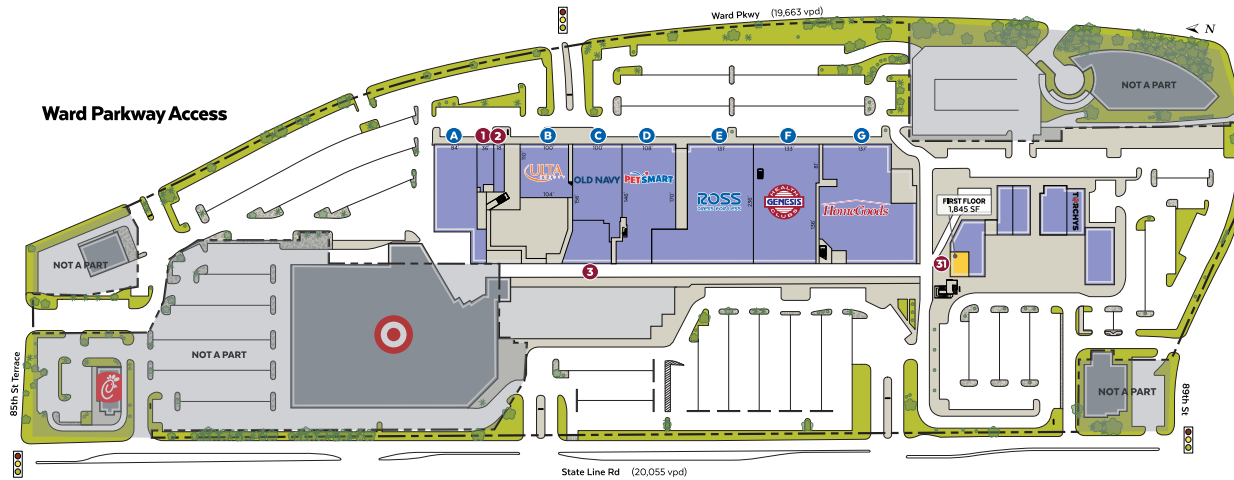

▶ WARD PARKWAY CENTER

8600 Ward Parkway in Kansas City, Missouri 64114

6,234 SF • 5,140 SF • 3,398 SF • 2,656 SF • 2,353 SF • 1,900 SF

■ AVAILABLE
■ LEASE PENDING
■ EXECUTED

Julia Alston

713-693-1408

jalston@frpltd.com

WWW.FRPLTD.COM